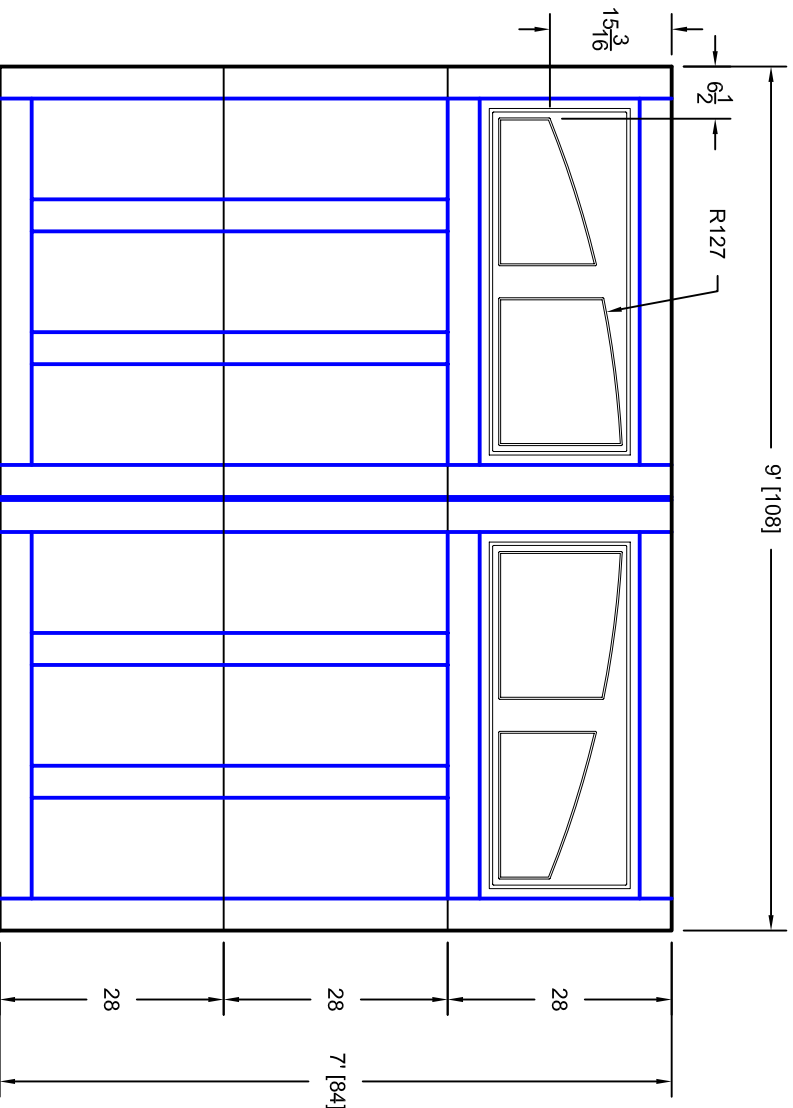

- Note:
1. Overlay board material: Steel.
 2. Arch material: Molded Polyurethane
 3. Overlay board width: 4 inches.
 4. Customer responsible to verify all field dimensions.

DRAWN BY	E Gebhard 01-05-05
DATE	
CHECKED	
DATE	
APPD	
DATE	
APPD	
DATE	
APPD	
DATE	

TITLE	Tehama w / Madison Arch Door Lites		
	T10 9' X 7'		
SIZE	A	REV	A
SCALE		WT. ACT.	
		SHEET	
	7T097010		

Unless Otherwise Specified
Dimensions are in Inches

Tolerance on

Fractions	Decimals	Angles
+/- 1/16	XX +/- .03	+/- 0.5
	XXX +/- .01	
	XXXX +/- .005	